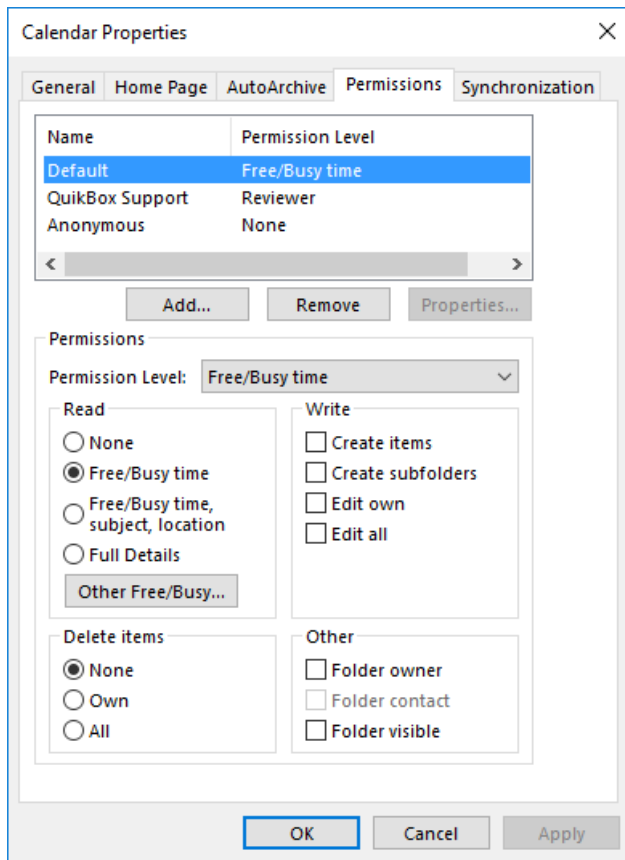

# Adding a new phone to your RingCentral account

Adding a new phone to your RingCentral account.

[Screenshot\\_20211215-010618\\_Nextcloud.png](#)

🕒 Revision #4

★ Created 15 December 2021 06:58:56 by Admin